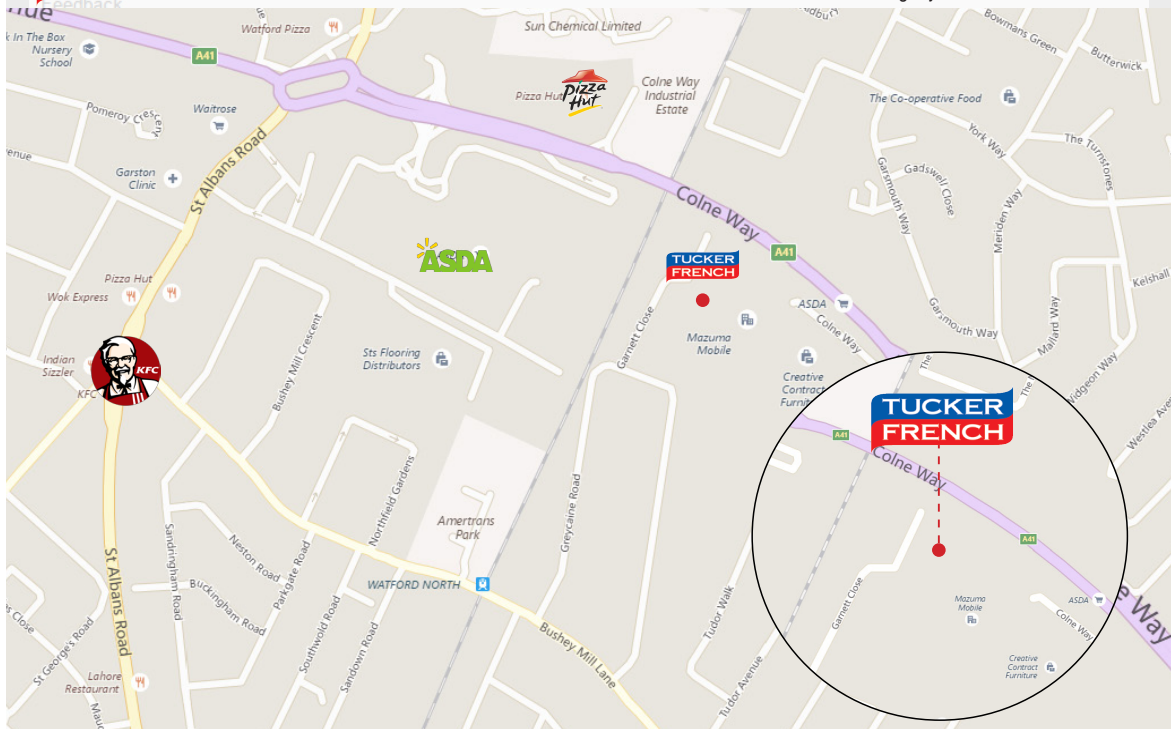

Watford Branch

Unit 3, Capital Business Centre, Garnet Close, Greycaine Road, Watford, Hertfordshire, WD24 7GN

T: 01923 250522 F: 01923 250533

E: sales.watford@tucker-french.com