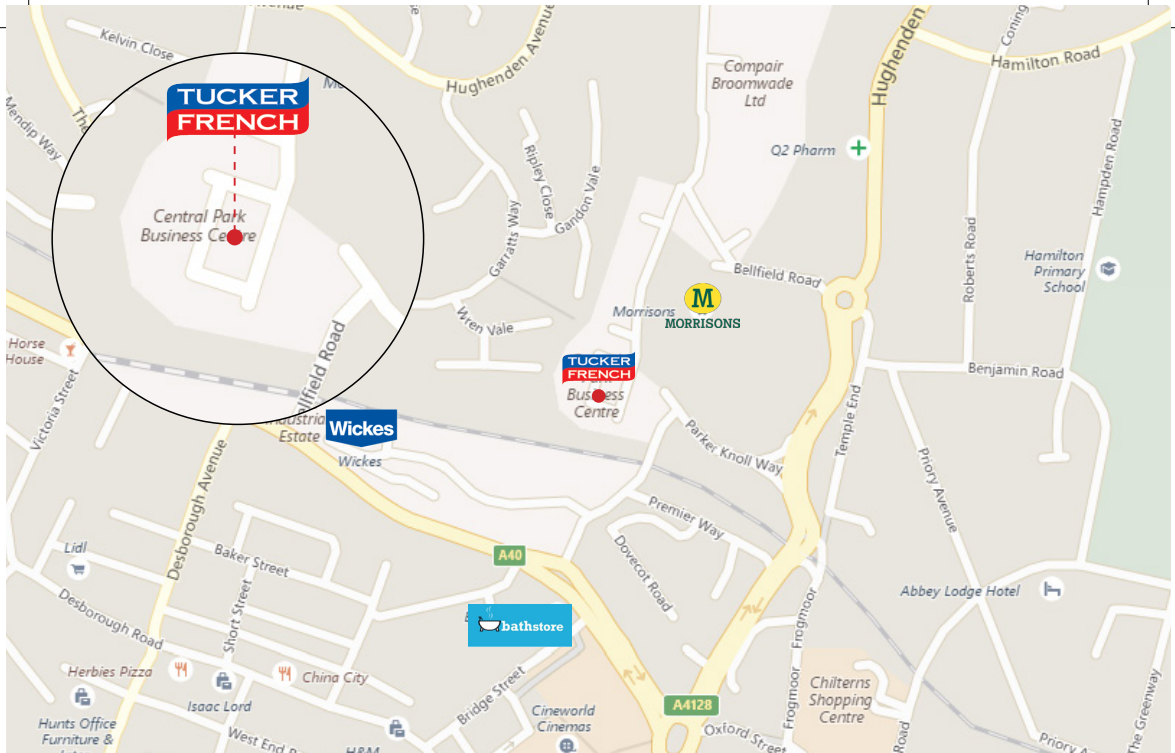

High Wycombe Branch

Unit 9, Central Business Centre, Bellfield Road, High Wycombe. Bucks, HP13 5HG

T: 01494 526111 F: 01923 222174

E: sales.highwycombe@tucker-french.com